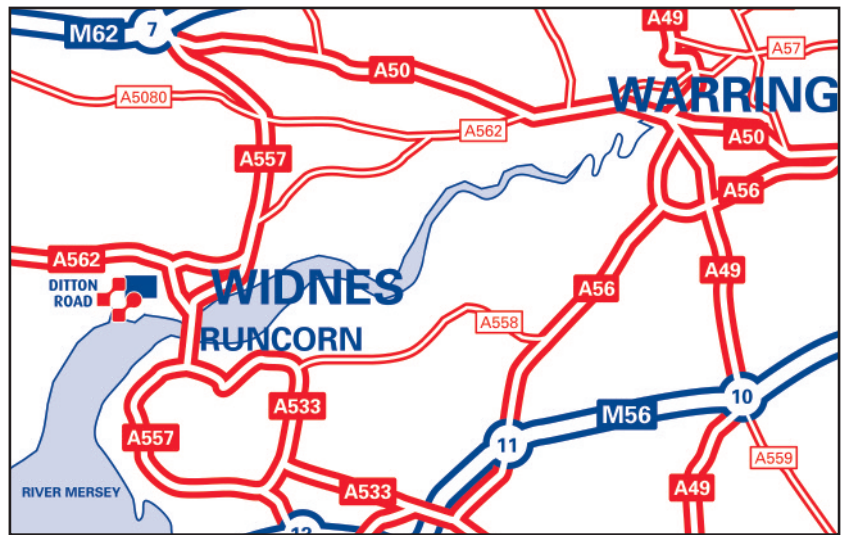

**VINCI PLC,  
NORWEST HOLST,  
CRISPIN & BORST**

Ditton Road,  
Widnes,  
Cheshire  
WA8 0WE

Tel: 0151 422 3800

Fax: 0151 423 3934

**DIRECTIONS FROM THE M62 (NORTH)**

Leave at Junction 7.  
Follow Widnes sign A557.  
Go through two sets of traffic lights, leading to Ashley Way.  
Follow Liverpool Airport and Ditton sign, keep right.  
Take first exit off roundabout.  
Take third exit off next roundabout (under expressway).  
VINCI PLC is 200 yards on the right.

**DIRECTIONS FROM THE M56 (SOUTH)**

Leave M56 at Junction 12.  
Follow signs for Widnes A557.  
Signs change to Widnes A557 (A533).  
Cross over Runcorn-Widnes Bridge - ignore the first slip road.  
Follow the sign for Warrington / Widnes A562.  
At this exit **do not** follow the left hand lane to West Bank.  
Continue to roundabout beneath the Expressway (A562).  
Take first exit off roundabout marked Ditton Industrial Estates.  
VINCI PLC is 200 yards on the right.